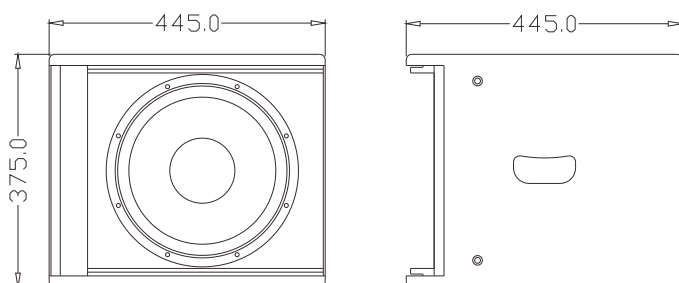

CONFIGURATION

FEATURES

- High quality plywood with special environmental protection paint
- Bass reflex design
- High temperature 3" (75mm) voice coil

产品特征

- 高质量单元配置，耐候夹板箱体
- 倒相式设计，低音强劲自然
- 超长品质保证期：品质与信心的保证

适用范围

- 体育场馆等公共场所