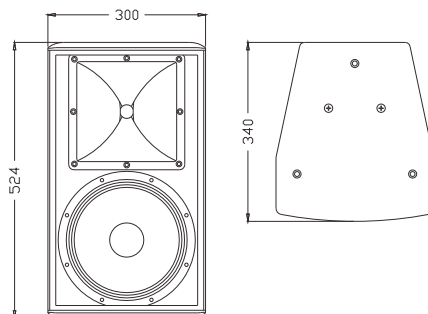

CONFIGURATION

MODEL

FREQUENCY RESPONSE(-3dB)

FREQUENCY RESPONSE(-10dB)

DRIVERS

RATED POWER

SENSITIVITY

MAXIMUM SPL

IMPEDANCE

DISPERSION(-6dB)

CROSSOVER FREQUENCIES

INPUT CONNECTORS

PACKAGE SIZE

NET WEIGHT

GROSS WEIGHT

KR10

55Hz-18kHz

50Hz-20kHz

1×10"(250mm)/2.5"voice coil LF

1×1"(25mm) / 1.7"voice coil HF

250W RMS,1000W peak

95dB 1watt/1 metre

119dB continuous,126dB peak

8 ohms nominal

100°×70°

2.3kHz passive

2×Speakon NL4

430mm×390mm×620mm

16 kg/pc

19 kg/pc