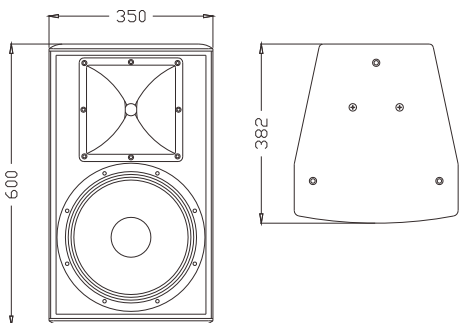

KRseries KR12

Two-way Loudspeaker System

The KR12 is a special designed for KTV fixed installation, two way full range speaker, in the human music listening sense has a good performance. Unit configuration: 1x12" high efficiency mid-bass unit, 1x1" exit throat 44mm polyimide diaphragm HF driver with 100°x70° rotatable horn. The cabinet is made of multilayer composite plywood with water-based environmental protection paint.

KR12是一款专门为KTV固定安装使用而设计的12"两分音全频音箱，在人声音乐听感方面都有很好的表现。单元配置：1只12"效率低音单元，1只1"喉口44芯高音驱动器配置100°x70°可旋转号角。箱体采用多层复合夹板，特殊环保喷涂制作。

CONFIGURATION

FEATURES

- High quality unit configuration
- Rotatable horn
- Multi-hanging points to meet different demands of installation
- Back vented design with rich bass sound
- Applications: KTV entertainment

产品特点

- 高品质单元配置，多层复合夹板箱体
- 可旋转号角、多个吊挂点，满足不同安装需求
- 后倒相设计低音更加丰满

适用范围

- KTV等娱乐场所

MODEL
FREQUENCY RESPONSE(-3dB)
FREQUENCY RESPONSE(-10dB)
DRIVERS

RATED POWER
SENSITIVITY
MAXIMUM SPL
IMPEDANCE
DISPERSION(-6dB)
CROSSOVER FREQUENCIES
INPUT CONNECTORS
PACKAGE SIZE
NET WEIGHT
GROSS WEIGHT

KR12
50Hz-20kHz
45Hz-20kHz
1×12"(300mm)/2.5"voice coil LF
1×1"(25mm) / 1.7"voice coil HF
300W RMS,1200W peak
97dB 1watt/1 metre
122dB continuous,128dB peak
8 ohms nominal
100° × 70°
2.3KHz passive
2× Speakon NL4
472mm × 430mm × 695mm
20 kg/pc
22 kg/pc