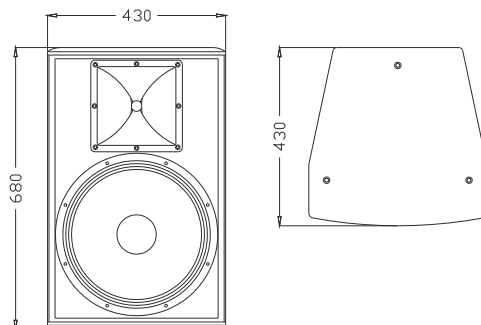

CONFIGURATION

MODEL

FREQUENCY RESPONSE(-3dB)

FREQUENCY RESPONSE(-10dB)

DRIVERS

RATED POWER

SENSITIVITY

MAXIMUM SPL

IMPEDANCE

DISPERSION(-6dB)

CROSSOVER FREQUENCIES

INPUT CONNECTORS

PACKAGE SIZE

NET WEIGHT

GROSS WEIGHT

KR15

45Hz-18kHz

50Hz-20kHz

1×15"(385mm)/3"voice coil LF

1×1"(25mm)/1.7"voice coil HF

400W RMS,1600W peak

98dB 1watt/1 metre

124dB continuous,130dB peak

8 ohms nominal

100° × 70°

2.5kHz passive

2× Speakon NL4

540mm×540mm×795mm

26 kg/pc

29 kg/pc