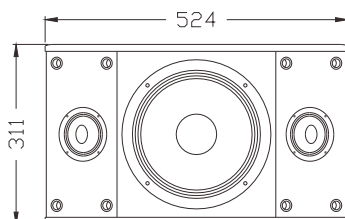

CONFIGURATION