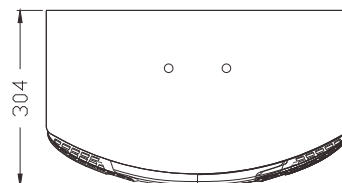

CONFIGURATION