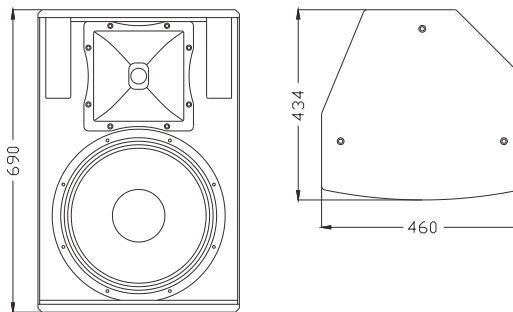

CONFIGURATION

MODEL

FREQUENCY RESPONSE(-3dB)

FREQUENCY RESPONSE(-10dB)

DRIVERS

RATED POWER

SENSITIVITY

MAXIMUM SPL

IMPEDANCE

DISPERSION(-6dB)

CROSSOVER FREQUENCIES

INPUT CONNECTORS

PACKAGE SIZE

NET WEIGHT

GROSS WEIGHT

U115VI

45Hz-18kHz

40 Hz-20kHz

1×15"(385mm)/3"voice coil LF

1×1.4"(36mm)/3"voice coil HF

400W RMS,1600W peak

98dB 1watt/1meter

124dB continuous,130dB peak

8 ohms nominal

90°×40°

1.5kHz passive

2×Speakon NL4

580mm×560mm×820mm

30 kg/pc

35 kg/pc

U115AVI

45Hz-18kHz

40 Hz-20kHz

1×15"(385mm)/2.5"voice coil LF

1×1"(25mm)/1.4"voice coil HF

500W/4Ω+50W/8Ω

--

124dB continuous,130dB peak

--

90°×40°

--

INPUT TYPE: Balanced Differential line

580mm×560mm×820mm

25 kg/pc

30 kg/pc