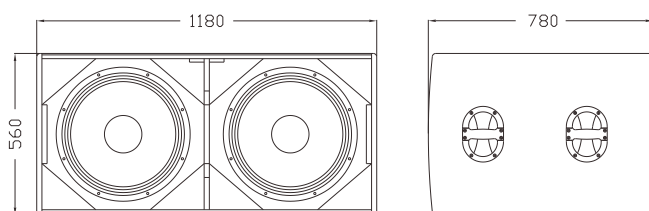

CONFIGURATION

MODEL

FREQUENCY RESPONSE(-3dB)

DRIVERS

RATED POWER

SENSITIVITY

MAXIMUM SPL

IMPEDANCE

INPUT CONNECTORS

PACKAGE SIZE

NET WEIGHT

GROSS WEIGHT

U218W

35Hz-300Hz

2×18"(460mm)/4"voice coil LF

1200W RMS,4800W peak

103dB 1watt/1meter

134dB continuous,140dB peak

4 ohms nominal

2×Speakon NL4

1272mm×872mm×658mm

82 kg/pc

90 kg/pc

U218WA

35Hz-300Hz

2×18"(460mm)/4"voice coil LF

1200W/4Ω+1200W/4Ω

--

134dB continuous,140dB peak

--

INPUT TYPE: Balanced Differential line

1272mm×872mm×658mm

84 kg/pc

92 kg/pc